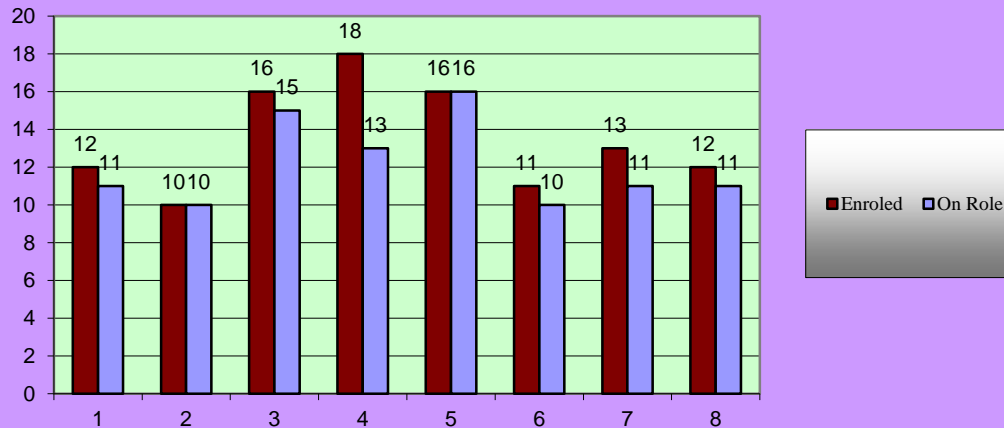

Student Retention Data – 2013/ 2014

Hamstead Hall Centre

HHS

Enrolled : 50

Withdrawn : 8

Students : 42

Retention Rate : 84%

CEDF Centre