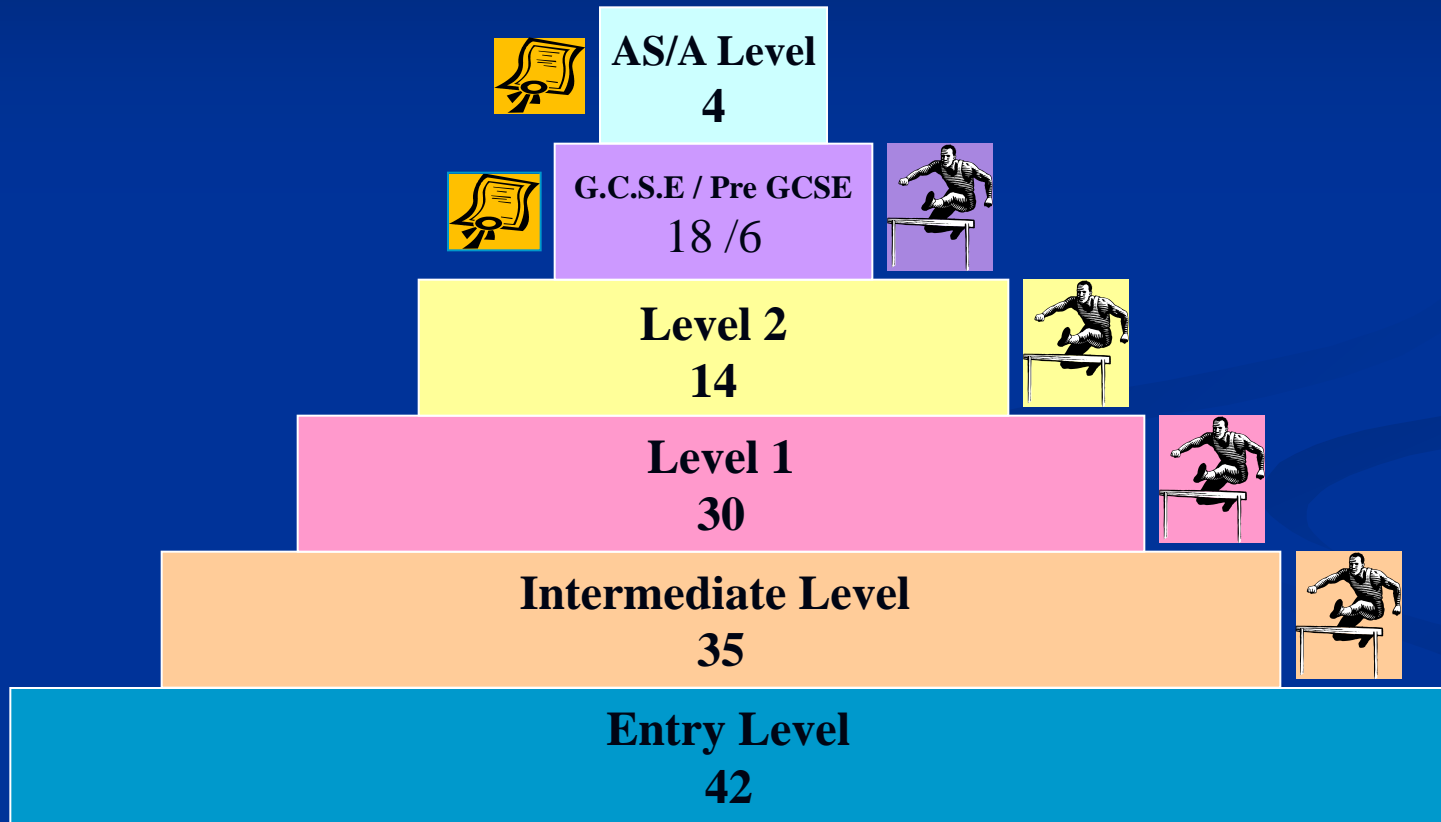

CEDF

Enrolled : 99

Withdrawn : 12

Students : 87

Retention Rate : 88%

Student Progression – 2013 / 2014

Total Students Enrolled: 149

Student Achievements – 2013 / 2014