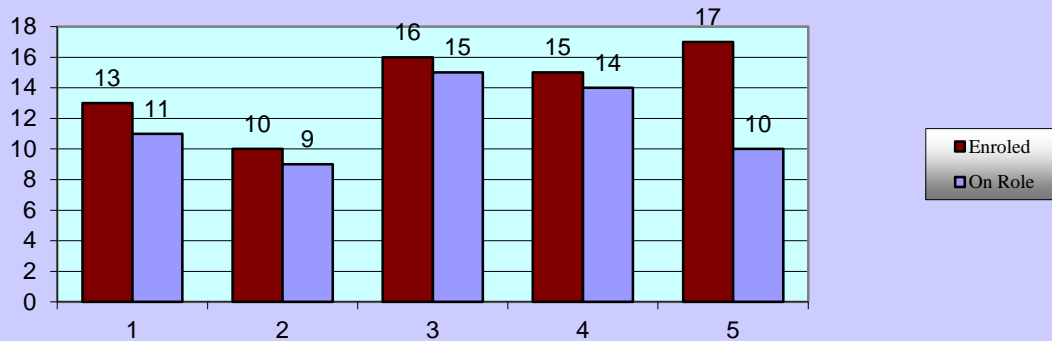

Student Retention Data – 2013/ 2014

Hamstead Hall Centre

HHS

Enrolled : 50

Withdrawn : 8

Students : 42

Retention Rate : 84%

CEDF Centre